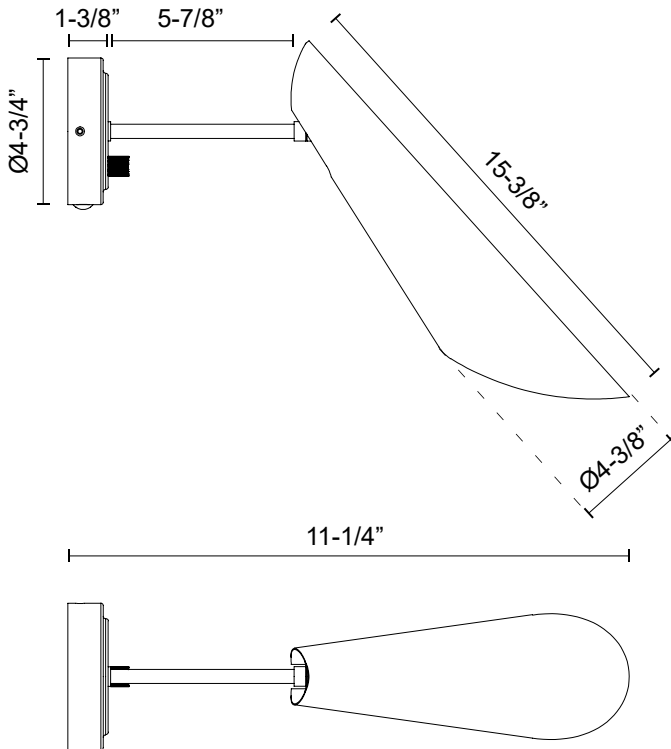

alora mood

P. 1.855.855.8926

CANADA: 19054 28TH Avenue Surrey - BC V3Z 6M3

USA: 3035 E. Lone Mountain Rd - Las Vegas, NV, 89081

GABRIEL WV572205

FIXTURE DIMENSIONS	W4-3/8" x H15-3/8" x E11-1/4"
EXTENSION	11-1/4"
LAMP TYPE	E26
MAX WATTAGE	60W
BULB QTY	1
BULBS INCLUDED	No
VOLTAGE	120V
DIMMABLE	Full Range Dimmer Switch
SWITCH	Full Range Dimmer Switch
SHADE DIMENSIONS	D4-3/8" x H15-1/2"
MATERIAL	Steel
INSTALL OPTIONS	Down Only; Wall;
LOCATION	Damp
CANOPY DIMENSIONS	D4-3/4" x E1-3/8"
PAINT FINISH	AG01; MB01; WH01;

[D - Diameter, L - Length, W - Width, H - Height, E - Extension]

AVAILABLE FINISHES:

WV572205MBAG
Aged Gold/Matte
Black

WV572205WHAG
Aged Gold/White

*For complete warranty terms, please visit: www.aloralighting.com/warranty